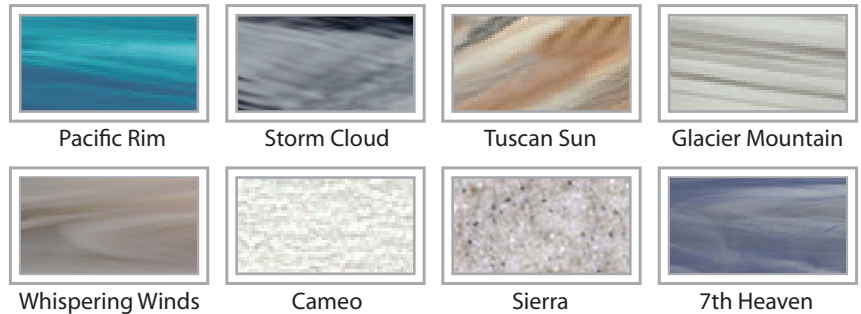

RESORT SERIES

THE STEAMBOAT

SEATING	4-6 Adults (Bench, Bucket and Adirondack)
DIMENSIONS	82" x 82" x 37.75
WATER CAPACITY	375 - 400 gallons
HYDROTHERAPY JETS	48 Jets: 5 twin storm rotos 3 storm directional 1 whirlpool 5 poly storm rotos 13 mini storm twin rotos 20 deluxe precision adj. 1 waterfall
DIGITAL CONTROLS	Top side control with digital readout and 2 button auxiliary control
LIGHTING	2 - Underwater 4" LED Lights and Constellation Lighting
WATERFALL	8" LED Waterfall
ICEBUCKET	LED Ice Bucket
SHELL	ABS backed Acrylic Shell with exclusive UV friendly finish.
SURROUND CABINET	Highwood: Redwood, Gray, Teak, Mahogany or Natural
INSULATION	Five Stage Arctic Seal
ELECTRICAL	220 volt 50 amp
PUMPS	2 - 3.0 Horsepower, 56 frame, 2-speed, 220 volts and 1/15 horsepower circulation pumps.
HEATER	5.5kw, stainless steel, with flow through housing.
FILTER	50 square foot with telescopic filter basket.
OZONATOR	Ozone water purification system, corona discharge standard.
PILLOWS	Standard
WARRANTY	5 year shell. 3 year no fault.
COVER	Spa Seal 1000S insulated cover. Your choice of color.

SHELL COLOR OPTIONS

SKIRT COLOR OPTIONS