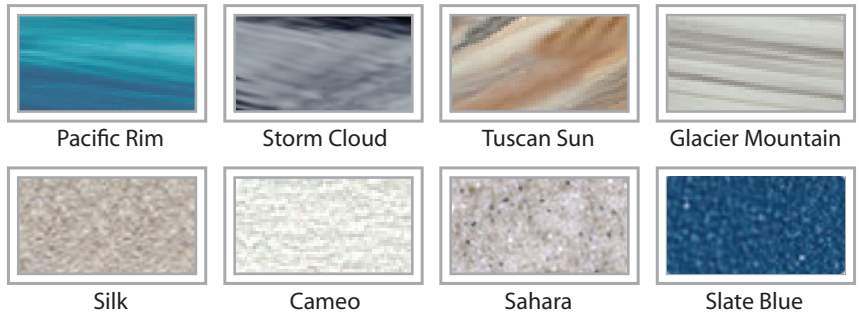

WILDERNESS SERIES

THE ROCKY

SEATING	5-7 Adults (Retreat whirlpool, bench, bucket and lounge seating)
DIMENSIONS	92" x 92" x 37 3/4"
WATER CAPACITY	525 - 550 gallons
HYDROTHERAPY JETS	34 Jets: 5 storm twin rotos 2 storm directional 2 storm massage 1 whirlpool 2 poly storm massage 1 poly storm roto 1 mini storm twin roto 1 lg poly storm roto 19 deluxe precision adj. 1 waterfall
DIGITAL CONTROLS	Top side control with digital readout and 1 button auxiliary control
LIGHTING	2 - 4" Underwater LEDs
WATERFALL	8" LED Waterfall
ICEBUCKET	Optional
SHELL	ABS backed Acrylic Shell with exclusive UV friendly finish.
SURROUND CABINET	Highwood: Redwood, Gray, Teak, Mahogany or Natural
INSULATION	Five Stage Arctic Seal
ELECTRICAL	220 volt 50 amp
PUMPS	2 - 2.0 Horsepower, 56 frame, 2-speed, 220 volts and 1/15 horse-power circulation pumps.
HEATER	5.5kw, stainless steel, with flow through housing.
FILTER	50 square foot with telescopic filter basket.
OZONATOR	Ozone water purification system, corona discharge standard.
PILLOWS	Standard
WARRANTY	5 year shell. 3 year no fault.
COVER	Spa Seal 1000S insulated cover. Your choice of Brown, Gray, Tan, Rust, Beige, Walnut.

SHELL COLOR OPTIONS

SKIRT COLOR OPTIONS